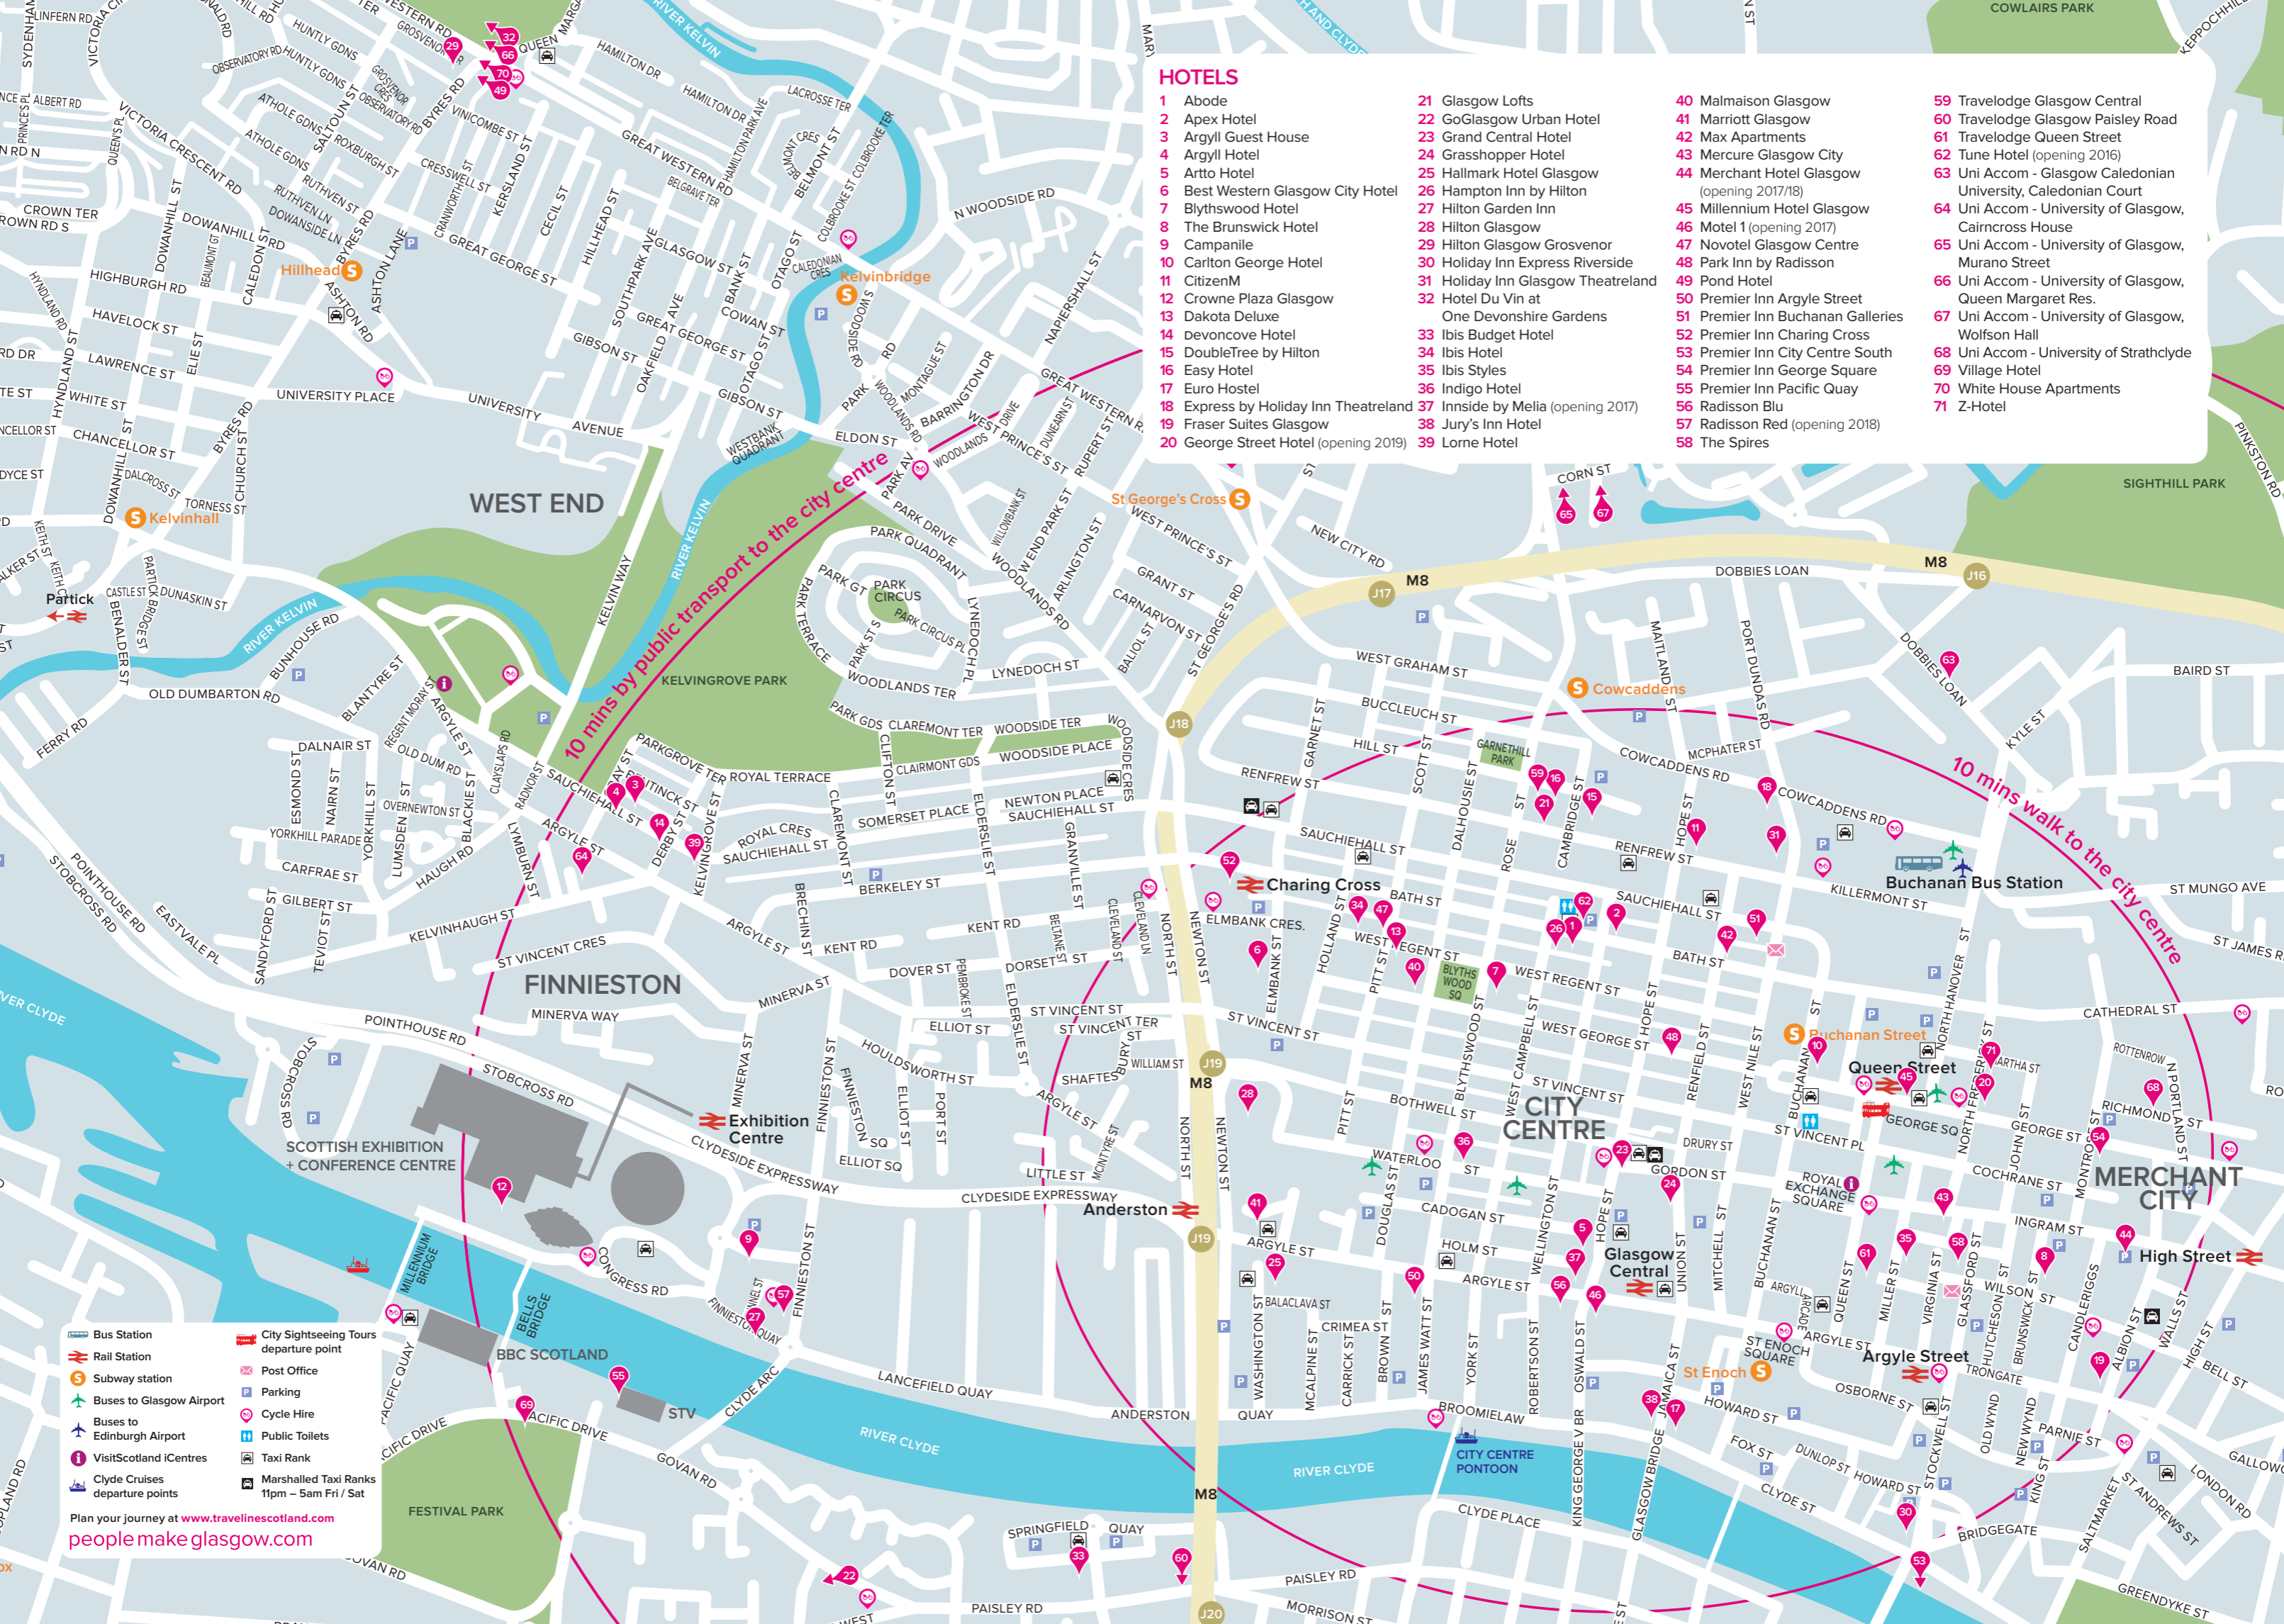

HOTELS

- | | | | |
|---------------------------------------|------------------------------------|-----------------------------------|--|
| 1 Abode | 21 Glasgow Lofts | 40 Malmaison Glasgow | 59 Travelodge Glasgow Central |
| 2 Apex Hotel | 22 GoGlasgow Urban Hotel | 41 Marriott Glasgow | 60 Travelodge Glasgow Paisley Road |
| 3 Argyll Guest House | 23 Grand Central Hotel | 42 Max Apartments | 61 Travelodge Queen Street |
| 4 Argyll Hotel | 24 Grasshopper Hotel | 43 Mercure Glasgow City | 62 Tune Hotel (opening 2016) |
| 5 Arto Hotel | 25 Hallmark Hotel Glasgow | 44 Merchant Hotel Glasgow | 63 Uni Accom - Glasgow Caledonian |
| 6 Best Western Glasgow City Hotel | 26 Hampton Inn by Hilton | (opening 2017/18) | University, Caledonian Court |
| 7 Blythswood Hotel | 27 Hilton Garden Inn | 45 Millennium Hotel Glasgow | 64 Uni Accom - University of Glasgow, |
| 8 The Brunswick Hotel | 28 Hilton Glasgow | 46 Motel 1 (opening 2017) | Cairncross House |
| 9 Campanile | 29 Hilton Glasgow Grosvenor | 47 Novotel Glasgow Centre | 65 Uni Accom - University of Glasgow, |
| 10 Carlton George Hotel | 30 Holiday Inn Express Riverside | 48 Park Inn by Radisson | Murano Street |
| 11 CitizenM | 31 Holiday Inn Glasgow Theatreland | 49 Pond Hotel | 66 Uni Accom - University of Glasgow, |
| 12 Crowne Plaza Glasgow | 32 Hotel Du Vin at | 50 Premier Inn Argyle Street | Queen Margaret Res. |
| 13 Dakota Deluxe | One Devonshire Gardens | 51 Premier Inn Buchanan Galleries | 67 Uni Accom - University of Glasgow, |
| 14 Devoncove Hotel | 33 Ibis Budget Hotel | 52 Premier Inn Charing Cross | Wolfson Hall |
| 15 DoubleTree by Hilton | 34 Ibis Hotel | 53 Premier Inn City Centre South | 68 Uni Accom - University of Strathclyde |
| 16 Easy Hotel | 35 Ibis Styles | 54 Premier Inn George Square | 69 Village Hotel |
| 17 Euro Hostel | 36 Indigo Hotel | 55 Premier Inn Pacific Quay | 70 White House Apartments |
| 18 Express by Holiday Inn Theatreland | 37 Innsby by Melia (opening 2017) | 56 Radisson Blu | 71 Z-Hotel |
| 19 Fraser Suites Glasgow | 38 Jury's Inn Hotel | 57 Radisson Red (opening 2018) | |
| 20 George Street Hotel (opening 2019) | 39 Lorne Hotel | 58 The Spires | |